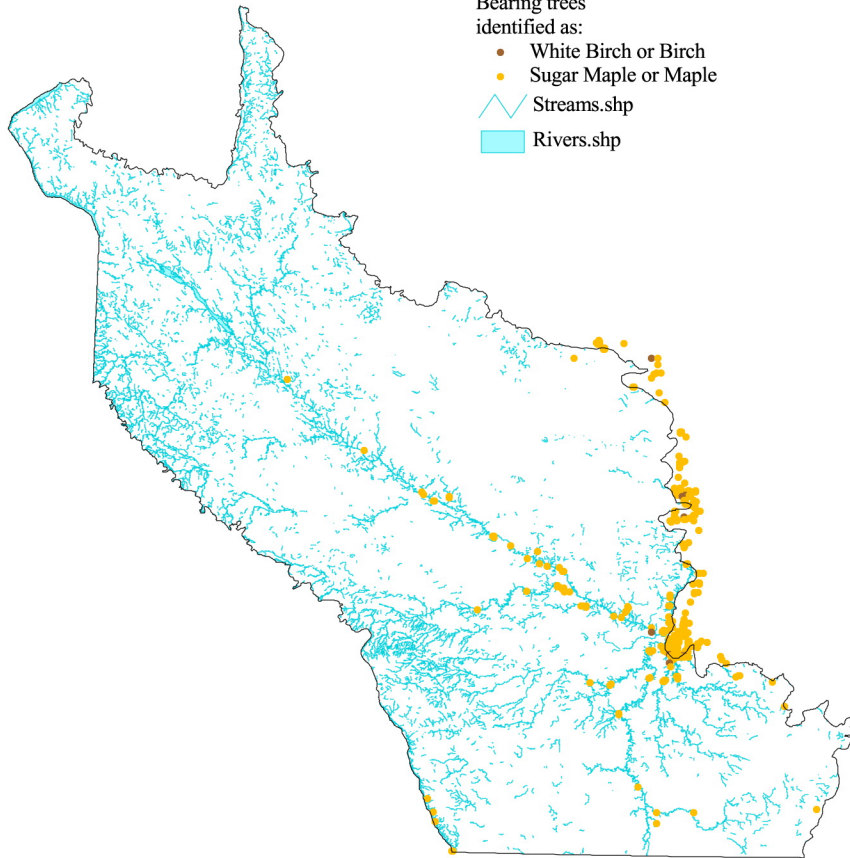

a

b

- Bearing trees identified as:
- White Birch or Birch
 - Sugar Maple or Maple
 - ∟ Streams.shp
 - Rivers.shp

Distribution of Paper Birch and Sugar Maple

Model Variables 2
Minnesota River Prairie